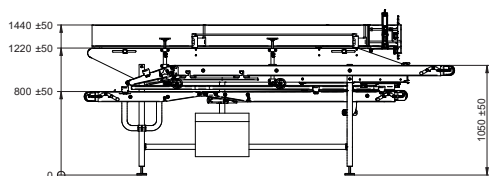

INTRAY

by Intech

INTRAY Easy Loader 120

AUTOMATIC DENESTING AND PLACEMENT OF PRODUCTS INTO TRAYS

Specifications

Capacity	Up to 120 portions per minute (tray depending)
Highlights	<ul style="list-style-type: none">• Large buffer of trays• Automatic placement of product into tray• Integrated programmable control unit• 100 % electrical denesting• Product has no contact with line personnel during the whole process• Designed for industrial cleaning• Space-saving compact solution

About the product

INTRAY Easy Loader 120 ensures high volume, high speed denesting and automatic placement of a product in the tray. It requires very little space compared to the output. It processes up to 120 portions per minute.

INTRAY Easy Loader 120 comes with a customized Smart Tool for your tray. The control unit is built into the denester.

Hygienic handling

The INTRAY Easy Loader 120 is completely automatic. No human hand is physically in contact with the product, which ensures top level hygienic handling.