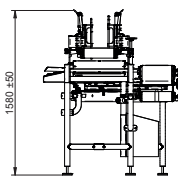

Office

Intech International a/s
Erhvervsparken 16
DK-9700 Broenderslev

Contact

T. +45 96 46 76 00
F. +45 96 46 76 01
E. intech@intech.dk

E. inray@intech.dk
www.inray.dk

www.intech.dk