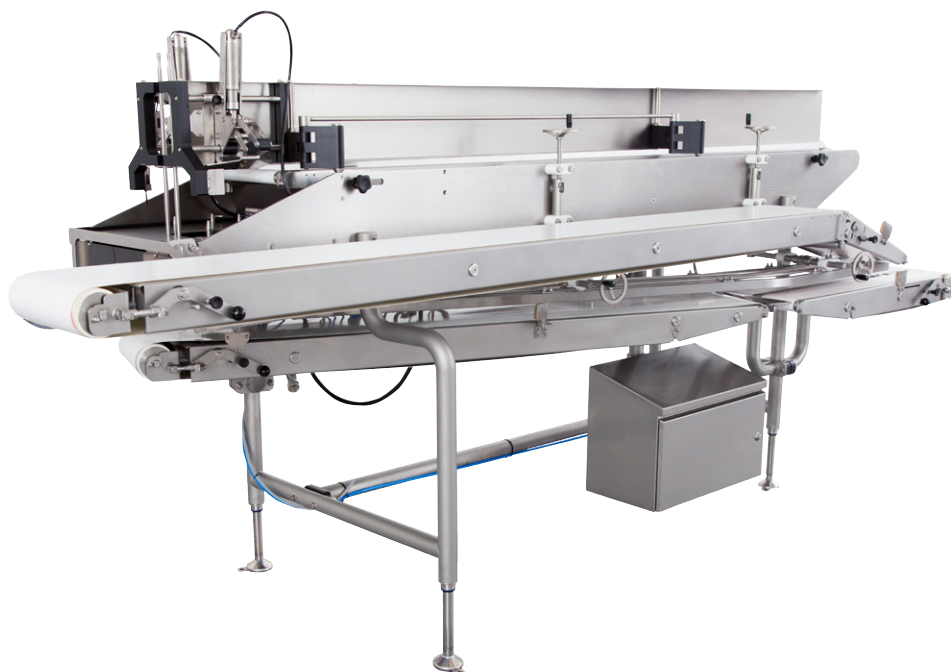

INTRAY

by Intech

INTRAY Easy Loader 120

AUTOMATIC DENESTING AND PLACEMENT OF PRODUCTS INTO TRAYS

Specifications

Capacity	Up to 120 portions per minute (tray depending)
Highlights	<ul style="list-style-type: none">• Large buffer of trays• Automatic placement of product into tray• Integrated programmable control unit• 100 % electrical denesting• Product has no contact with line personnel during the whole process• Designed for industrial cleaning• Space-saving compact solution

About the product

INTRAY Easy Loader 120 ensures high volume, high speed denesting and automatic placement of a product in the tray. It requires very little space compared to the output. It processes up to 120 portions per minute.

INTRAY Easy Loader 120 comes with a customized Smart Tool for your tray. The control unit is built into the denester.

Hygienic handling

The INTRAY Easy Loader 120 is completely automatic. No human hand is physically in contact with the product, which ensures top level hygienic handling.