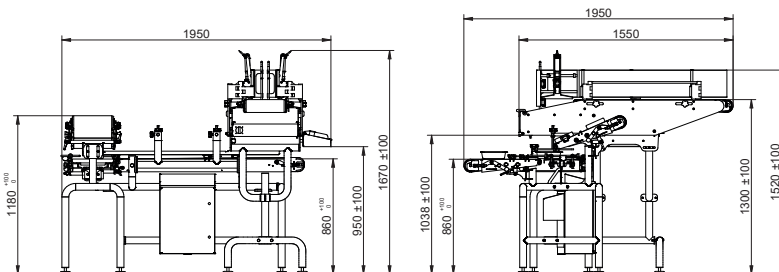

Office

Intech International a/s
Erhvervsparken 16
DK-9700 Broenderslev

Contact

T. +45 96 46 76 00
F. +45 96 46 76 01
E. intech@intech.dk

E. intray@intech.dk
www.intray.dk

www.intech.dk